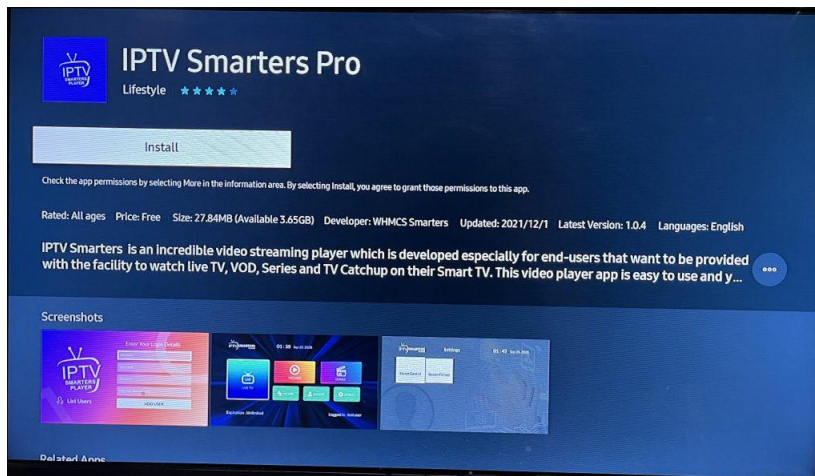

SAFEGUARD STREAMING

THE FUTURE OF TELEVISION

IPTV Smarters is an incredible video streaming player which is developed especially for end-users that want to be provided with the facility to watch live TV, VOD, Series and TV Catchup on their Smart TV. This video player app is easy to use and yet highly efficient with a powerful player, attractive and very impressive layout and most importantly user-friendly.

Installation Guide

Step 1: Access the Source

Press the **Source** button on your Samsung remote to get started.

Step 2: Download IPTV Smarters Pro

Navigate to **Search** and type in **IPTV Smarters Pro** to download the app.