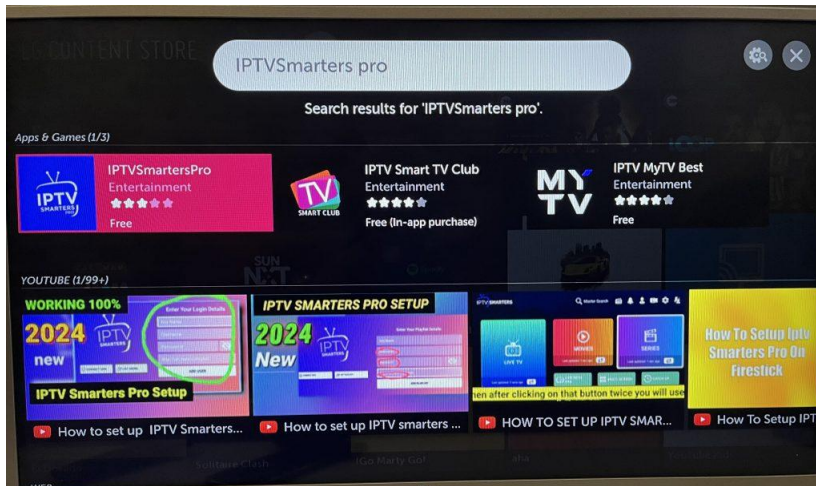

Step 4: Log In to the Application

Open the application and log in using your subscription details: **Username**, **Password**, and **Portal URL**.