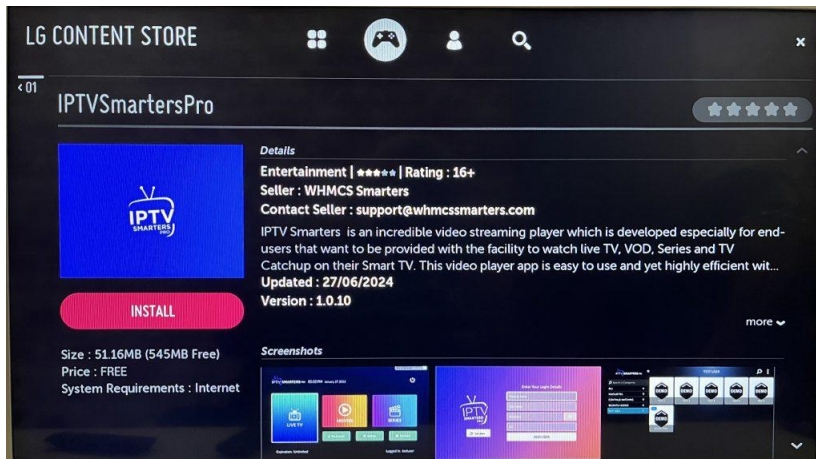

Step 4: Log In to the Application

Open the application and log in using your subscription details: **Username**, **Password**, and **Portal URL**.